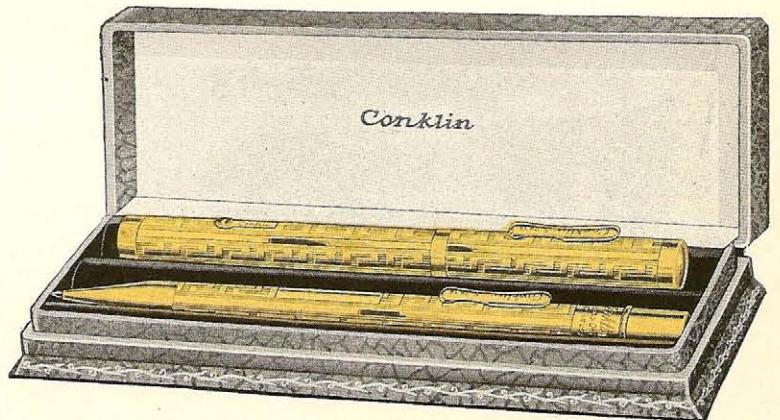

3270G Yellow Gold, Grecian
Price $9.50

[All Illustrations $\frac{2}{3}$ Actual Size.]

The Conklin Pen Co., Toledo, Ohio